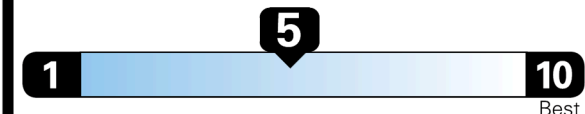

EPA DOT Fuel Economy and Environment

Gasoline Vehicle

Fuel Economy
26 MPG
combined city/hwy
3.8 gallons per 100 miles

Small SUVs range from 14 to 125 MPG. The best vehicle rates 146 MPGe.

You spend $1,000 more in fuel costs over 5 years compared to the average new vehicle.

Annual fuel cost $1,900

Fuel Economy & Greenhouse Gas Rating (tailpipe only)