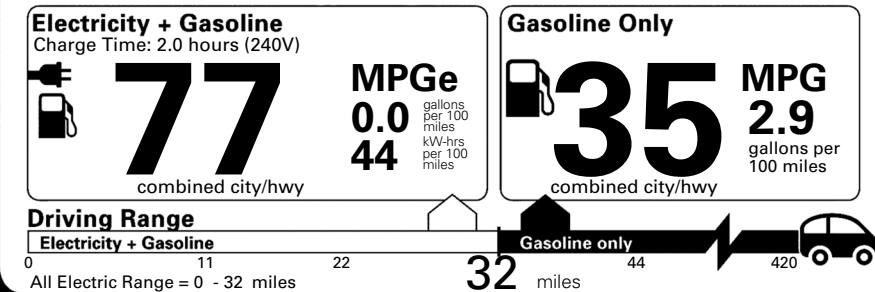

Inland Freight & Handling : \$1,600.00
Total Price : **\$50,970.00**

Proudly Supporting Hyundai Hope On Wheels and the Fight Against Pediatric Cancer Since 1998.

EPA DOT Fuel Economy and Environment

Plug-In Hybrid Vehicle
Electricity-Gasoline

Fuel Economy Small SUVs range from 14 to 125 MPGe. The best vehicle rates 146 MPGe.

You save \$2,250
in fuel costs over 5 years compared to the average new vehicle.

Annual fuel cost
\$1,250

Actual results will vary for many reasons, including driving conditions and how you drive and maintain your vehicle. The average new vehicle gets 28 MPG and costs \$8,500 to fuel over 5 years. Cost estimates are based on 15,000 miles per year at \$3.30 per gallon and \$0.17 per kW-hr. This is a dual fueled automobile. MPGe is miles per gasoline gallon equivalent. Vehicle emissions are a significant cause of climate change and smog.