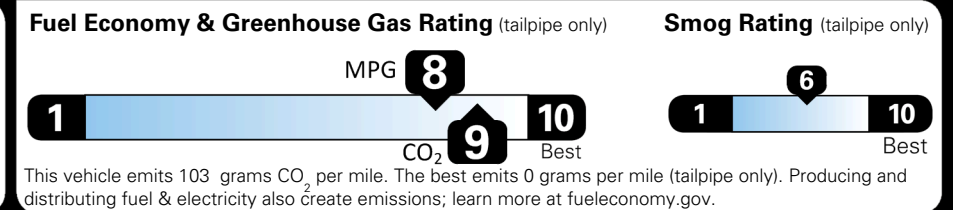

Inland Freight & Handling : \$1,600.00
Total Price : **\$50,970.00**

Proudly Supporting Hyundai Hope On Wheels and the Fight Against Pediatric Cancer Since 1998.

EPA DOT Fuel Economy and Environment

Plug-In Hybrid Vehicle
Electricity-Gasoline

Fuel Economy Small SUVs range from 14 to 125 MPGe. The best vehicle rates 146 MPGe.

You save \$2,250
in fuel costs over 5 years compared to the average new vehicle.

Annual fuel cost
\$1,250

Actual results will vary for many reasons, including driving conditions and how you drive and maintain your vehicle. The average new vehicle gets 28 MPG and costs \$8,500 to fuel over 5 years. Cost estimates are based on 15,000 miles per year at \$3.30 per gallon and \$0.17 per kW-hr. This is a dual fueled automobile. MPGe is miles per gasoline gallon equivalent. Vehicle emissions are a significant cause of climate change and smog.